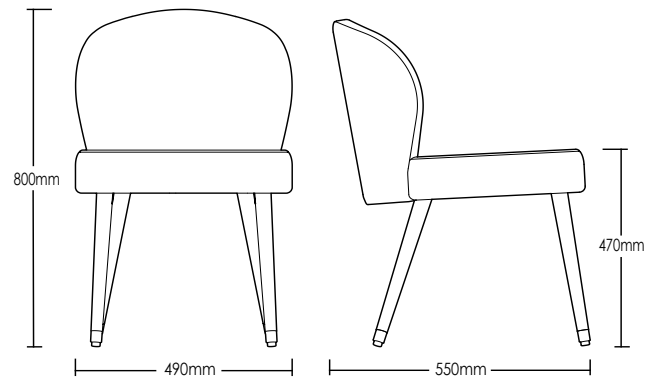

ALBURY CHAIR

DETAILS -

ORIGIN	Made and assembled in Sydney, Australia
WARRANTY	12 Months structural warranty - excluding fair wear and tear, mishandling and vandalism
DIMENSIONS	490 W x 550 D x 800 H mm
SEAT HEIGHT	470 H mm