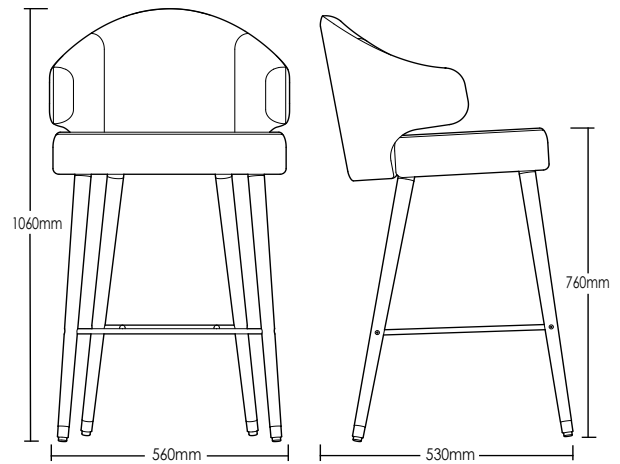

ALBURY ARMSTOOL

DETAILS -

ORIGIN	Made and assembled in Sydney, Australia
WARRANTY	12 Months structural warranty - excluding fair wear and tear, mishandling and vandalism
DIMENSIONS	560 W x 530 D x 1060 H mm
SEAT HEIGHT	760 H mm