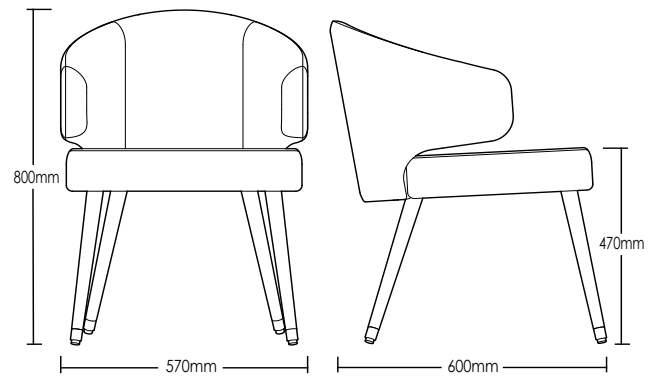

ALBURY ARMCHAIR

DETAILS -

ORIGIN	Made and assembled in Sydney, Australia
WARRANTY	12 Months structural warranty - excluding fair wear and tear, mishandling and vandalism
DIMENSIONS	570 W x 600 D x 800 H mm
SEAT HEIGHT	470 H mm